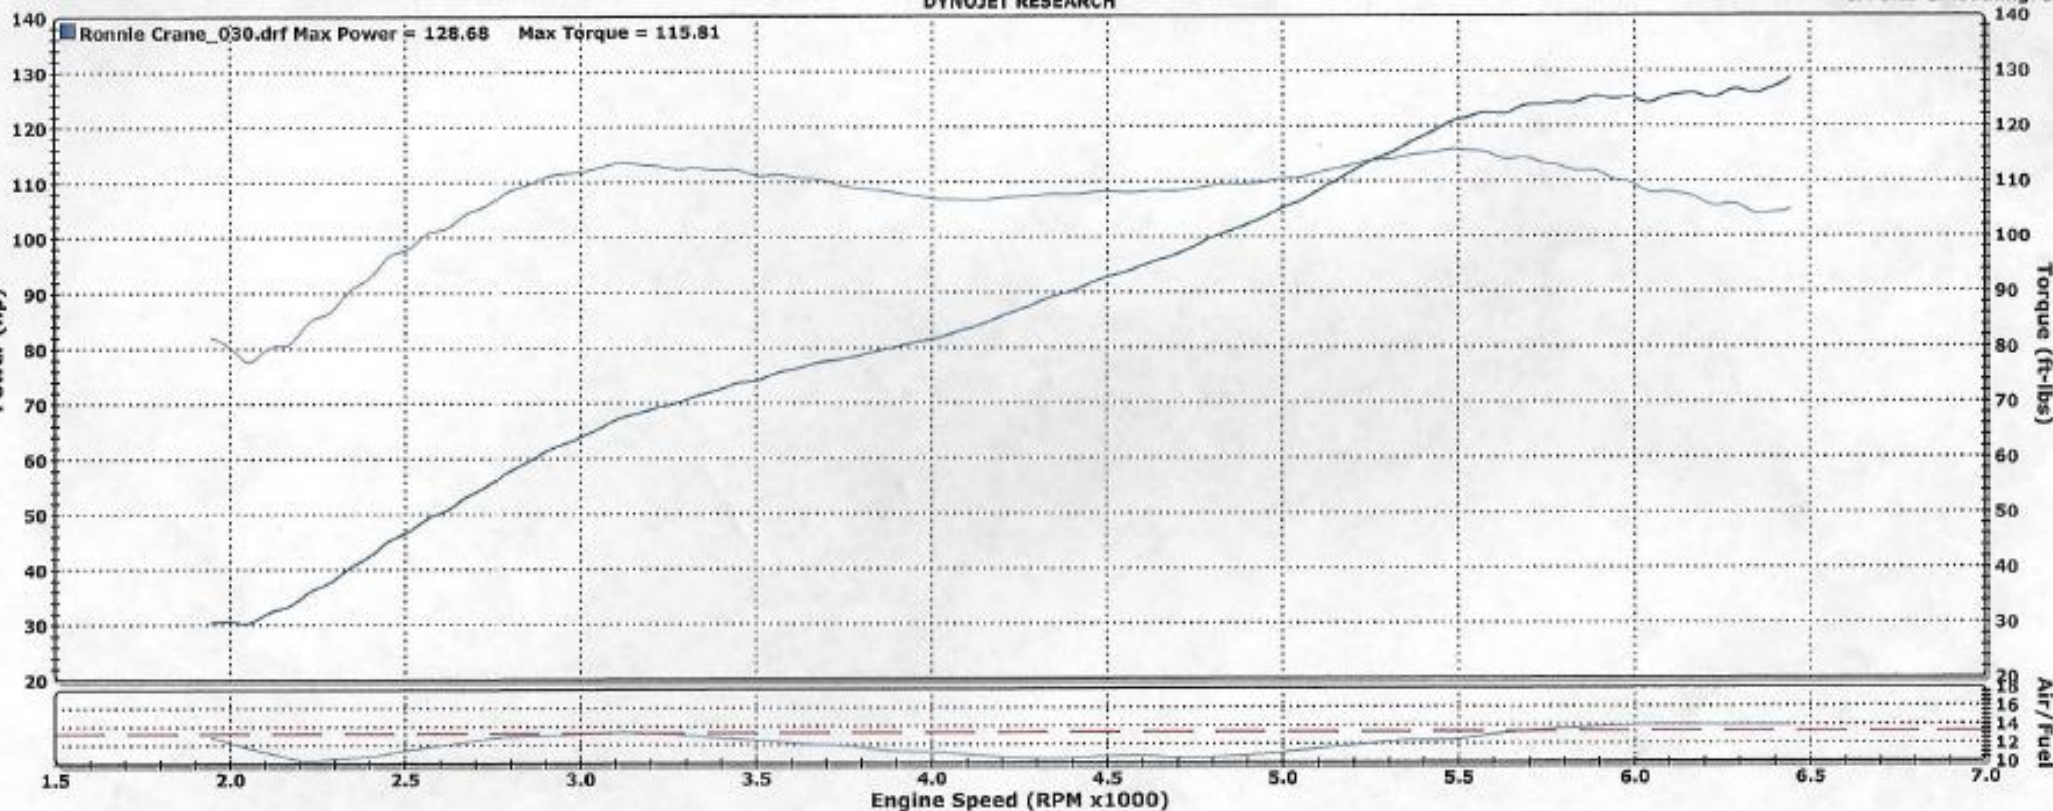

DC CYCLE RACING

REDBAY, AL 256-956-8911

DYNOJET RESEARCH

CF: SAE Smoothing: 5

Ronnie Crane_030.drf - 8/16/2012 2:01:21 PM Run Type: RO Run Conditions: 102.62 °F, 29.64 in-Hg, Humidity: 32%, SAE: 1.04
 1992 Ultra Classic SS 107 evo 5TH
 Max Power = 128.68 Max Torque = 115.81
 SS 107 evo
 DC CYCLE RACING HEAD WORK
 BASSANI EX 2 INTO 1
 600 SS CAM
 SS DUEL RUNNER INTAKE
 PSI CARB
 6 SPEED TRANS RIVERA-PRIMO